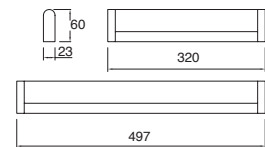

Low Profile-LED

6556-0	Blanco 320*60mm	56 LED 5.5W 250lm
6556-1	Plata 320*60mm	56 LED 5.5W 250lm
6580-0	Blanco 497*60mm	80 LED 7.5W 400lm
6580-1	Plata 497*60mm	80 LED 7.5W 400lm

Ultra Slim-LED

5956-0	Blanco 302*60mm	56 LED 5.5W 250lm
5956-1	Plata 302*60mm	56 LED 5.5W 250lm
5980-0	Blanco 505*60mm	80 LED 7.5W 400lm
5980-1	Plata 505*60mm	80 LED 7.5W 400lm