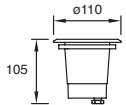

3W

CÁLIDA NEUTRA

ETX-0123-INO
ETX-0128-INO

Luminario de empotrar en suelo
Caja de empotrar incluida
Acero Inoxidable

Material Acero Inoxidable AISI304
LED SMD
3W
100-240V~ 60Hz
Ø110*105mm
IP67
4000K 420lm
3000K 370lm