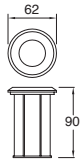

Spiral

1W

CÁLIDA

19202

Luminario de empotrar en suelo

Material Acero Inoxidable y Cristal templado
LED SMD
1W
110-240V~ 60Hz
70lm 3000K
Ø62*90mm
IP67

Spiral

3W

CÁLIDA

19204

Luminario de empotrar en suelo

Material Acero Inoxidable y Cristal templado
LED SMD
3W (3 x 1W)
110-240V~ 60Hz
210lm 3000K
Ø100*108mm
IP67

Ringo

3W

CÁLIDA NEUTRA

ETX-0123-INO
ETX-0128-INO

Luminario de empotrar en suelo
Caja de empotrar incluida
Acero Inoxidable

Material Acero Inoxidable AISI304
LED SMD
3W
100-240V~ 60Hz
Ø110*105mm
IP67
4000K 420lm
3000K 370lm

Block

4W

CÁLIDA

19205

Luminario de empotrar en suelo

Material Acero Inoxidable, Aluminio y Cristal templado
LED SMD
4W (4 x 1W)
110-240V~ 60Hz
280lm 3000K
130*130*130mm
IP67

Cross

4W

CÁLIDA

19206

Luminario de empotrar en suelo

Material Aluminio y Cristal templado
LED SMD
4W (72 x 0.05W)
110-240V~ 60Hz
140lm 3000K
Ø130*130mm
IP67

Ringo

9W

CÁLIDA NEUTRA

ETX-0355-INO
ETX-0356-INO

Luminario de empotrar en suelo
Negro

Material Acero inoxidable
LED SMD
9.1W (6 x 1.51) 1280lm
100-240V~ 50-60Hz
Ø180*109mm
IP67
3000K
4000K