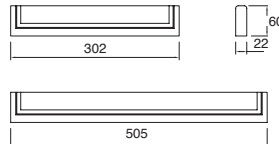

Low Profile-LED

6556-0	Blanco 320*60mm	56 LED 5.5W 250lm
6556-1	Plata 320*60mm	56 LED 5.5W 250lm
6580-0	Blanco 497*60mm	80 LED 7.5W 400lm
6580-1	Plata 497*60mm	80 LED 7.5W 400lm

Ultra Slim-LED

5956-0	Blanco 302*60mm	56 LED 5.5W 250lm
5956-1	Plata 302*60mm	56 LED 5.5W 250lm
5980-0	Blanco 505*60mm	80 LED 7.5W 400lm
5980-1	Plata 505*60mm	80 LED 7.5W 400lm