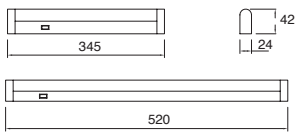

Low Profile-LED

6556-0	Blanco 320*60mm	56 LED 5.5W 250lm
6556-1	Plata 320*60mm	56 LED 5.5W 250lm
6580-0	Blanco 497*60mm	80 LED 7.5W 400lm
6580-1	Plata 497*60mm	80 LED 7.5W 400lm

Ultra Slim-LED

5956-0	Blanco 302*60mm	56 LED 5.5W 250lm
5956-1	Plata 302*60mm	56 LED 5.5W 250lm
5980-0	Blanco 505*60mm	80 LED 7.5W 400lm
5980-1	Plata 505*60mm	80 LED 7.5W 400lm