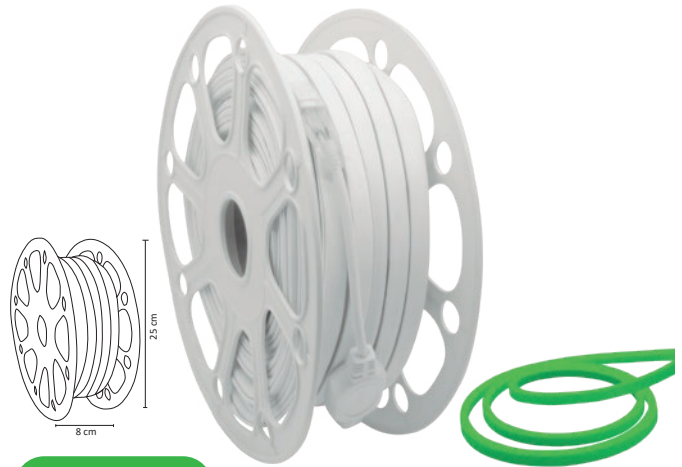

WMA-018

150W