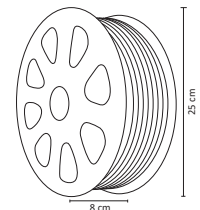

WMA-009

WMA-010

WMA-011

100W

WMA-014

WMA-015

150W

Código	Producto	Watts	Voltaje	Lúmenes	Apertura	Temp. Color	Dimensiones	Protección	Observaciones
WMA-012	Manguera LED 2835 10m Exterior Blanco Frío	40W	127V ~ 50/60Hz	2,800LM	120°	6500K	D. 10,000x11x6.5mm	IP65	-
WMA-013	Manguera LED 2835 10m Exterior Blanco Cálido	40W	127V ~ 50/60Hz	2,720LM	120°	3000K	D. 10,000x11x6.5mm	IP65	-
WMA-006	Manguera LED 2835 25m Exterior Blanco Frío	100W	127V ~ 50/60Hz	7,000LM	120°	6500K	D. 25,000x11x6.5mm	IP65	-
WMA-007	Manguera LED 2835 25m Exterior Blanco Cálido	100W	127V ~ 50/60Hz	6,800LM	120°	3000K	D. 25,000x11x6.5mm	IP65	-
WMA-008	Manguera LED 2835 25m Exterior Azul	100W	127V ~ 50/60Hz	1,750LM	120°	Azul	D. 25,000x11x6.5mm	IP65	-
WMA-009	Manguera LED 2835 25m Exterior Rojo	100W	127V ~ 50/60Hz	2,300LM	120°	Rojo	D. 25,000x11x6.5mm	IP65	-
WMA-010	Manguera LED 2835 25m Exterior Verde	100W	127V ~ 50/60Hz	3,500LM	120°	Verde	D. 25,000x11x6.5mm	IP65	-
WMA-011	Manguera LED 2835 25m Exterior Amarillo	100W	127V ~ 50/60Hz	3,500LM	120°	Amarillo	D. 25,000x11x6.5mm	IP65	-
WMA-014	Manguera Doble LED 2835 25m Blanco Frío	150W	127V ~ 50/60 Hz	10,500LM	120°	6500K	D. 25000x11x6.5mm	IP65	-
WMA-015	Manguera Doble LED 2835 25m Blanco Cálido	150W	127V ~ 50/60 Hz	10,000LM	120°	3000K	D. 25000x11x6.5mm	IP65	-