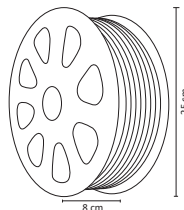

WMA-009

WMA-010

WMA-011

100W

WMA-014

WMA-015

150W

Código	Producto	Watts	Voltaje	Lúmenes	Apertura	Temp. Color	Dimensiones	Protección	Observaciones
WMA-012	Manguera LED 2835 10m Exterior Blanco Frío	40W	127V ~ 50/60Hz	2,800LM	120°	6500K	D. 10,000x11x6.5mm	IP65	-
WMA-013	Manguera LED 2835 10m Exterior Blanco Cálido	40W	127V ~ 50/60Hz	2,720LM	120°	3000K	D. 10,000x11x6.5mm	IP65	-
WMA-006	Manguera LED 2835 25m Exterior Blanco Frío	100W	127V ~ 50/60Hz	7,000LM	120°	6500K	D. 25,000x11x6.5mm	IP65	-
WMA-007	Manguera LED 2835 25m Exterior Blanco Cálido	100W	127V ~ 50/60Hz	6,800LM	120°	3000K	D. 25,000x11x6.5mm	IP65	-
WMA-008	Manguera LED 2835 25m Exterior Azul	100W	127V ~ 50/60Hz	1,750LM	120°	Azul	D. 25,000x11x6.5mm	IP65	-
WMA-009	Manguera LED 2835 25m Exterior Rojo	100W	127V ~ 50/60Hz	2,300LM	120°	Rojo	D. 25,000x11x6.5mm	IP65	-
WMA-010	Manguera LED 2835 25m Exterior Verde	100W	127V ~ 50/60Hz	3,500LM	120°	Verde	D. 25,000x11x6.5mm	IP65	-
WMA-011	Manguera LED 2835 25m Exterior Amarillo	100W	127V ~ 50/60Hz	3,500LM	120°	Amarillo	D. 25,000x11x6.5mm	IP65	-
WMA-014	Manguera Doble LED 2835 25m Blanco Frío	150W	127V ~ 50/60 Hz	10,500LM	120°	6500K	D. 25000x11x6.5mm	IP65	-
WMA-015	Manguera Doble LED 2835 25m Blanco Cálido	150W	127V ~ 50/60 Hz	10,000LM	120°	3000K	D. 25000x11x6.5mm	IP65	-