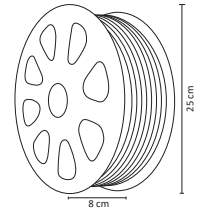

100W

WMA-010

WMA-011

Código	Producto	Watts	Voltaje	Lúmenes	Apertura	Temp. Color	Dimensiones	Protección	Observaciones
WMA-012	Manguera LED 2835 10m Exterior Blanco Frío	40W	127V ~ 50/60Hz	2,800LM	120°	6500K	D. 10,000x11x6.5mm	IP65	-
WMA-013	Manguera LED 2835 10m Exterior Blanco Cálido	40W	127V ~ 50/60Hz	2,720LM	120°	3000K	D. 10,000x11x6.5mm	IP65	-
WMA-006	Manguera LED 2835 25m Exterior Blanco Frío	100W	127V ~ 50/60Hz	7,000LM	120°	6500K	D. 25,000x11x6.5mm	IP65	-
WMA-007	Manguera LED 2835 25m Exterior Blanco Cálido	100W	127V ~ 50/60Hz	6,800LM	120°	3000K	D. 25,000x11x6.5mm	IP65	-
WMA-008	Manguera LED 2835 25m Exterior Azul	100W	127V ~ 50/60Hz	1,750LM	120°	Azul	D. 25,000x11x6.5mm	IP65	-
WMA-009	Manguera LED 2835 25m Exterior Rojo	100W	127V ~ 50/60Hz	2,300LM	120°	Rojo	D. 25,000x11x6.5mm	IP65	-
WMA-010	Manguera LED 2835 25m Exterior Verde	100W	127V ~ 50/60Hz	3,500LM	120°	Verde	D. 25,000x11x6.5mm	IP65	-
WMA-011	Manguera LED 2835 25m Exterior Amarillo	100W	127V ~ 50/60Hz	3,500LM	120°	Amarillo	D. 25,000x11x6.5mm	IP65	-
WMA-014	Manguera Doble LED 2835 25m Blanco Frío	150W	127V ~ 50/60 Hz	10,500LM	120°	6500K	D. 25000x11x6.5mm	IP65	-
WMA-015	Manguera Doble LED 2835 25m Blanco Cálido	150W	127V ~ 50/60 Hz	10,000LM	120°	3000K	D. 25000x11x6.5mm	IP65	-